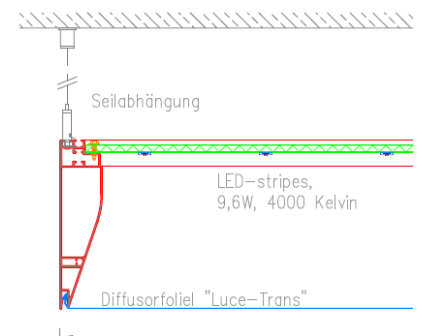

Cologne suspended luminaire 4ft x 4ft

Type of luminaire	Suspended luminaire
Application areas	Basic lighting, checkout area suspension
Mounting	cables
Suspension length	20 ft.
Lighting technology	LED
Lumen category	10560 lm
Light colour white	4000 K
Beamangle	Homogeneous
Cooling	Passive
Supply unit System	Dali
performance System	88 W
luminous flux	6340 lm
Luminaire colour	RAL 9016 white
Surface	Structur, powder-coated
Nominal voltage	120 V, 60 Hz
Measurement	1200 x 1200 x 200 mm
Weight	Approx. 27,4 kg

All dimensions in mm

Certification mark

Reference Number	Reference	Area	System Performance
50166251	Köln LD1200x1200 LED11000-840 ETDD US 01	Checkout area	88 W