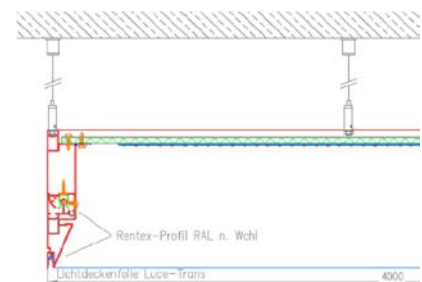

Cologne suspended luminaire 13ft x 4ft

Type of luminaire	Suspended luminaire
Application areas	Basic lighting, checkout area
Mounting Suspension length	suspension cables 20 ft.
Lighting technology	LED
Lumen category	24.980 lm
Light colour white	4000 K
Beam angle	Homogeneous
Cooling	Passive
Supply unit System performance	Dali 303 W
System luminous Flux	13,400 lm
Luminaire colour	RAL 9016 white
Surface	Structur, powder-coated
Nominal voltage	120 V, 60 Hz
Measurement	4000 x 1200 x 200 mm
Weight	Approx. 72.6 kg

Certification mark

All dimensions in mm

Reference Number	Reference	Area	System Performance
50166250	Köln LD4000x1200 LED24980-840 ETDD US 01	Checkout area	303 W