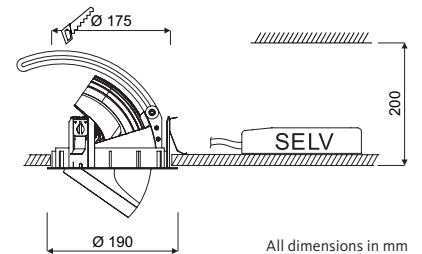

# QUIRA PLUS LED SPOTLIGHT

Type of luminaire: Recessed directional spotlight  
 Application areas: Accent lighting, baking preparation room  
 Pan/tilt range: Rotates through 355°, swivels through 85°  
 Mounting: Spring mounting  
 Lighting technology: LED  
 Lumen category: 4000 lm

Light colour white: 3500 K  
 Cooling: Passive  
 Supply unit: driver external  
 Luminaire colour: RAL 9016 white  
 Surface: Structure, powder-coated  
 Nominal voltage: 120 V, 60 Hz  
 Weight: Approx. 1.9 kg

- Components
-  Luminaire housing
  -  Optic
  -  Supply unit

- Certification mark
- 
  - 
  - 

Reference Number	Reference	Area	System Performance
50167519	QuiraP VFL-c LED4000-835 ET A64 ZV2ft 01	Baking preparation room	33 W