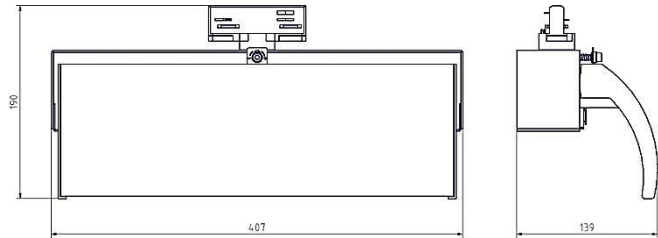

## DOPPIO LED AS (asymmetrically)

Type of luminaire	Corridor zone light
Application areas	shelf- and corridor lighting
Mounting	2 – phase track adapter
Lighting technology	LED
Reflector	asymmetrically
Pan/tilt range	reflector pivotable about $\pm 5^\circ$
Lumen category	4500 lm
Light colour white	4000K
Cooling	passive
Supply unit	integrated
Luminaire colour	RAL 9016 traffic white
Surface	structure powder coated
Nominal voltage	120 V, 60 Hz
Length	407 mm
Width	139 mm
Height	190 mm
Weight	approx. 4,9 kg

Certification marks

Reference Number	Reference	Net luminous flux	System Performance
50167063	DOPPIO 2P AS LED4500-840 A65 US 01	4080 lm	33 W