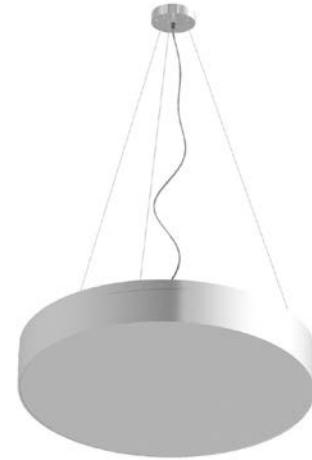

LORETO DIR LED

Type of luminaire	Suspended luminaire
Application areas	Basic lighting
Mounting Suspension length	Ceiling canopy
Lighting technology	20 ft
Lumen category	LED
Light colour	11000 lm
Beam angle	4000 K
Cooling	Homogeneous
Supply unit Luminaire colour	passive
Surface	integrated driver
Nominal voltage	RAL 9016 traffic white
Weight	Structure, powder-coated
	120 V, 60 Hz
	Approx. 21 kg

All dimensions in mm

Certification marks

Reference Number	Reference	Lumen Category	System Performance
50157834	OL LoretoPL LED11000-840 L6,0 USA 01	11000 lm	86 W