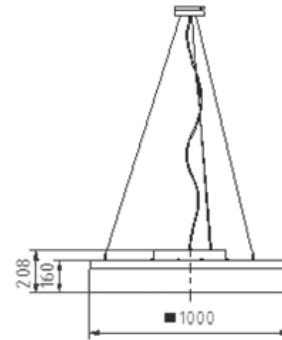

LORETO DIR LED

Type of luminaire	Suspended luminaire
Application areas	Basic lighting
Mounting Suspension length	Ceiling canopy
Lighting technology	20 ft
Lumen category	LED
Light colour	11000 lm
Beam angle	4000 K
Cooling	Homogeneous
Supply unit Luminaire colour	passive
Surface	integrated driver
Nominal voltage	RAL 9016 traffic white
Weight	Structure, powder-coated
	120 V, 60 Hz
	Approx. 21 kg

All dimensions in mm

Certification marks

Reference Number	Reference	Lumen Category	System Performance
50157834	OL LoretoPL LED11000-840 L6,0 USA 01	11000 lm	86 W