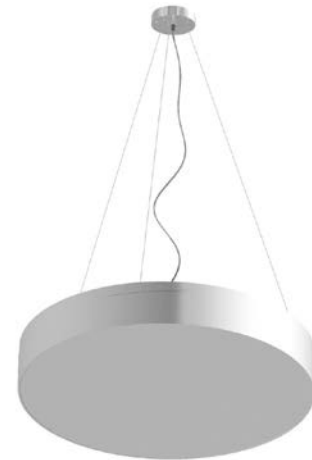

## LORETO DIR/IND LED

Type of luminaire	Suspended luminaire
Application areas	Basic lighting
Mounting Suspension length	Ceiling canopy 20 ft
Lighting technology	LED
Lumen category Light colour	11.000 lm (direct) + 1500 lm (indirect) 4000 K
Beam angle	Homogeneous
Cooling	passive
Supply unit Luminaire colour	integrated driver RAL 9016 traffic white
Surface	Structure, powder-coated
Nominal voltage	120 V, 60 Hz
Weight	Approx. 21 kg

All dimensions in mm

Certification marks

Reference Number	Reference	Lumen Category	System Performance
50166201	LoretoPL H11 LED11000-840 ind L6,0 US 01	11000 lm direct + 1500 lm indirect	112 W