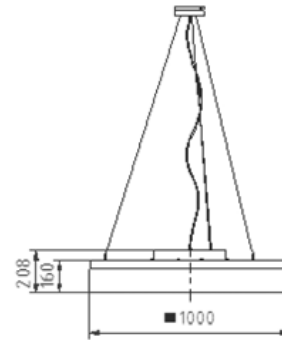

## LORETO DIR/IND LED

Type of luminaire	Suspended luminaire
Application areas	Basic lighting
Mounting Suspension length	Ceiling canopy 20 ft
Lighting technology	LED
Lumen category Light colour	11.000 lm (direct) + 1500 lm (indirect) 4000 K
Beam angle	Homogeneous
Cooling	passive
Supply unit Luminaire colour	integrated driver RAL 9016 traffic white
Surface	Structure, powder-coated
Nominal voltage	120 V, 60 Hz
Weight	Approx. 21 kg

All dimensions in mm

Certification marks

Reference Number	Reference	Lumen Category	System Performance
50166201	LoretoPL H11 LED11000-840 ind L6,0 US 01	11000 lm direct + 1500 lm indirect	112 W