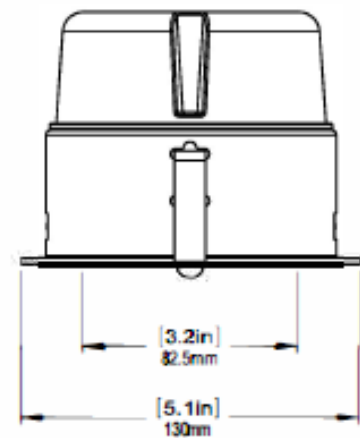

## DIMENSIONS:

## SPECIFICATIONS:

- Bulb Finish: White Powder
- Material: Die Cast Aluminum
- Watts: 24
- Volts: 120
- Brightness: 1200 Lumens
- Color Accuracy (CRI): > 80
- Light Appearance: Cool White
- Color Temperature: 4000K
- BeamAngle: 90°
- Diameter: 4"