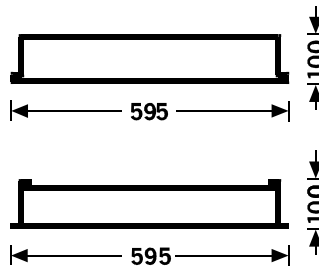

Product information Naviona M73 214/24

Product description

Recessed T5 fluorescent luminaire with secondary reflection system, back lit satin diffuser panels and central fine prism optic.

Application

Recommended for offices, conference rooms, sales areas, financial institutions and other circulation areas, for ceilings with 600mm exposed grid modules.

Optical system

Double-reflection system made of sheet steel, satin back lit side panels for wide-angle distribution and centrally mounted high performance fine prism optic.

Degree of protection	IP 20
Safety class	I
hot wire test	650 ° C
shock resistance	0,2 J
LFEC	F8
Cibse	BZ 5/1.5/BZ 4
LOR	79