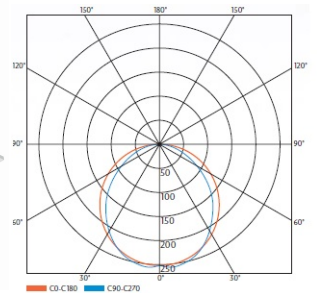

Product information Naviona M73 214/24