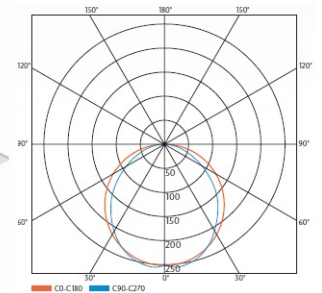

Product information Naviona M73 155