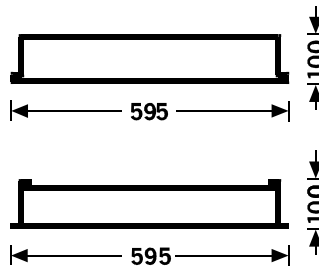

Product information Naviona M73 155

Product description

Recessed TC-L 55w fluorescent luminaire with secondary reflection system, back lit satin diffuser panels and central fine prism optic.

Application

Recommended for offices, conference rooms, sales areas, financial institutions and other circulation areas, for ceilings with 600mm exposed grid modules.

Optical system

Double-reflection system made of sheet steel, satin back lit side panels for wide-angle distribution and centrally mounted high performance fine prism optic.

Luminaire body

Sheet steel, white. Gear tray made of galvanised sheet steel.

Degree of protection	IP 20
Safety class	I
hot wire test	650 ° C
shock resistance	0,2 J
LFEC	F8
Cibse	BZ 5/1.5/BZ 4
LOR	79