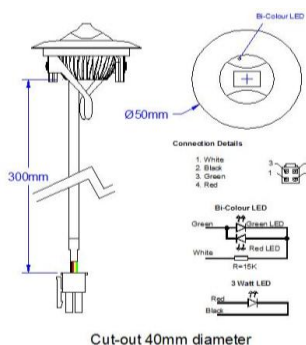

**Product information TX Arkon /CO
For corridors**

A standalone Constant Current fully recessable 110° widebeam 1 or 3 Watt LED c/w bi-colour charge LED designed to provide maintained or non-maintained, three hour duration emergency lighting for corridors. Available in either W - White (RAL9016) or S - Silver (RAL9006)

Recommended areas
Emergency use

Optical system

Light source - Edison LED EDEW 3LA1-1
Beam angle - 110°
Light colour - 6,500K
Luminous flux - 108 lm min (3W)

Electrical characteristics

Input voltage - 4V DC max
Power rating - 350mA (1W), 700mA 3W)
Wiring method - series connection only via C4201 Series Plug

Dimensions

Dimensions - 50mm Dia x 60mm Depth
Weight - 75gms

Ordering information

TK: 10085269	TX/Arkon/CO/1/S	1W LED in silver
TK: 10085268	TX/Arkon/CO/1/W	1W LED in white
TK: 10085267	TX/Arkon/CO/3/S	3W LED in silver
TK: 10079307	TX/Arkon/CO/3/W	3W LED in white