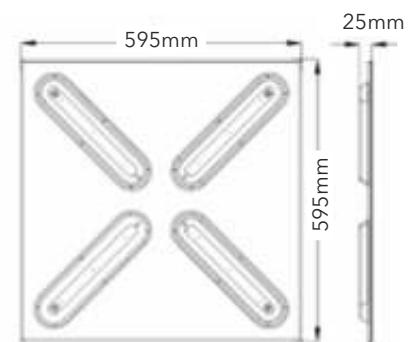

Troffer X

Luminaire type

Innovative luminaire with backlit Troffer X-Panel for recessed applications adopts integrated design, and integral firm structure creating stunning light effects in ceilings.

Applications

Offices, Banks, Hospitality, Hospitals, Corridors, Foyers, Conference rooms, Retail areas, waiting zones.

Mounting types

For system ceilings with exposed grids, false ceilings.
Dimensions (L x W x H) 595 mm x 595 mm x 25 mm;
Cut Out Dimensions (L x W) 570 mm x 570 mm

Optical system

Highly efficient Conical De-glaring Micro-prisms, UGR <19. "X" shape light emission.

LED system

Super bright LED as light source, which is stable, long life and no UV & IR emission. Luminaire luminous flux 3500 lm, Connected load 28 Watt, Colour Temperatures 3000 K/ 4000 K/ 5700 K, Luminous efficiency of luminaire 125 lm/W. Colour rendering index Ra > 80. Service life 50,000 operating hours.

Luminaire body

Powder Coated CRCA, white

Electrical connection

Mains connection is achieved via connection cable.

Electrical version

Electronic Switchable/Analog/DALI.
POE compatible version on request.

VARIANTS

10159918	Troffer X Panel 28W-WW ET01	28 W, Electronic Switchable, 3500Lm, 3000K
10159919	Troffer X Panel 28W-NW ET01	28 W, Electronic Switchable, 3500Lm, 4000K
10159920	Troffer X Panel 28W-CW ET01	28 W, Electronic Switchable, 3500Lm, 5700K
10159921	Troffer X Panel 28W-WW ETDD01	28 W, DALI Dimmable, 3500Lm, 3000K
10159922	Troffer X Panel 28W-NW ETDD01	28 W, DALI Dimmable, 3500Lm, 4000K
10159923	Troffer X Panel 28W-CW ETDD01	28 W, DALI Dimmable, 3500Lm, 5700K