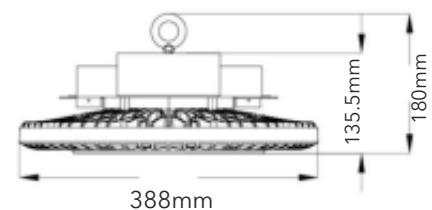

Silolux LED

Luminaire type

Round wide-area LED high bay luminaire for suspended mounting.

Applications

High rooms, Halls, Warehouses, Manufacturing halls, damp rooms, Trade fair and exhibition halls.

Mounting methods

For suspended mounting as single luminaire. Single point suspension to centrally integrated fixing hooks. Mounting accessory must be ordered separately.

Optical system

Optical system with PC lens optic. Each LED module has own optical unit. Optimized luminance contrasts due to homogeneous, light-scattering diffuser panel. With rotationally symmetric narrow light distribution.

LED system

Luminaire luminous flux 11500 / 18400 / 23000 / 26450 Lm, connected load 100 / 160 / 200 / 230 W, luminous efficiency of luminaire 115 lm/W. Light colour neutral white, colour temperature 4000 / 5700 K, colour rendering index Ra > 80. Service life 50,000 h,

Luminaire body

Robust die-cast housing with integrated cooling ribs, Colour silver grey. Permissible ambient temperature (ta): -25 °C - +35 °C.

Electrical connection

Mains connection is achieved via a 3-pole connection cable.

Electrical version

Electronic Switchable/Analog/DALI.
POE compatible version on request.

VARIANTS

10159942	LBL 11500 ET 90D-NW	100 W Bay Light, 90 Degree, 11500 Lm, 4000K, Electronic Switchable
10159944	LBL 11500 ET 90D-CW	100 W Bay Light, 90 Degree, 11500 Lm, 5700K, Electronic Switchable
10159946	LBL 18400 ET 90D-NW	160 W Bay Light, 90 Degree, 18400 Lm, 4000K, Electronic Switchable
10159948	LBL 18400 ET 90D-CW	160 W Bay Light, 90 Degree, 18400 Lm, 5700K, Electronic Switchable
10159950	LBL 23000 ET 90D-NW	200 W Bay Light, 90 Degree, 23000 Lm, 4000K, Electronic Switchable
10159952	LBL 23000 ET 90D-CW	200 W Bay Light, 90 Degree, 23000 Lm, 5700K, Electronic Switchable
10159954	LBL 26450 ET 90D-NW	230 W Bay Light, 90 Degree, 26450 Lm, 4000K, Electronic Switchable
10159956	LBL 26450 ET 90D-CW	230 W Bay Light, 90 Degree, 26450 Lm, 5700K, Electronic Switchable
10159943	LBL 11500 ET 120D-NW	100 W Bay Light, 120 Degree, 11500 Lm, 4000K, Electronic Switchable
10159945	LBL 11500 ET 120D-CW	100 W Bay Light, 120 Degree, 11500 Lm, 5700K, Electronic Switchable
10159947	LBL 18400 ET 120D-NW	160 W Bay Light, 120 Degree, 18400 Lm, 4000K, Electronic Switchable
10159949	LBL 18400 ET 120D-CW	160 W Bay Light, 120 Degree, 18400 Lm, 5700K, Electronic Switchable
10159951	LBL 23000 ET 120D-NW	200 W Bay Light, 120 Degree, 23000 Lm, 4000K, Electronic Switchable
10159953	LBL 23000 ET 120D-CW	200 W Bay Light, 120 Degree, 23000 Lm, 5700K, Electronic Switchable
10159955	LBL 26450 ET 120D-NW	230 W Bay Light, 120 Degree, 26450 Lm, 4000K, Electronic Switchable
10159957	LBL 26450 ET 120D-CW	230 W Bay Light, 120 Degree, 26450 Lm, 5700K, Electronic Switchable