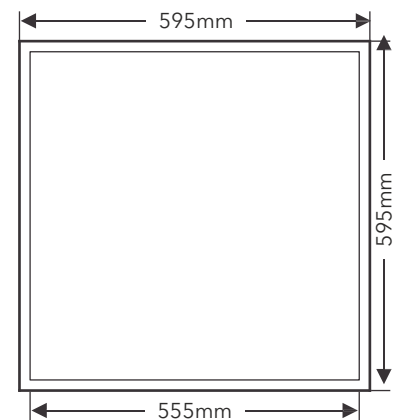

Enterio D IND LED 36 W

Luminaire type

Surface mounted LED luminaire with PMMA Diffuser.

Applications

Offices, Corridors, Foyers, Conference rooms, Retail areas, waiting zones.

Mounting methods

For mounting to exposed ceilings.

Optical system

Harmonious light effect due to homogeneously illuminated light emission. Cover of translucent PMMA.

LED system

Luminaries Luminous Flux 3600 Lm, connected Load 36W with white color temperature 5700 K, Colour rendering index Ra > 80. Service life 50,000 operating hours.

Luminaire body

CRCA luminaire body, white coated.

Electrical version

With electronic switchable / DALI
POE compatible version on request

VARIANTS

10166528	Enterio D IND LED3600-840 ET	36 W, Electronic Switchable, 4000K
10166529	Enterio D IND LED3600-857 ET	36 W, Electronic switchable, 5700K
10166530	Enterio D IND LED3600-840 ETDD	36 W, DALI Dimmable, 4000K
10166531	Enterio D IND LED3600-857 ETDD	36 W, DALI Dimmable, 5700K