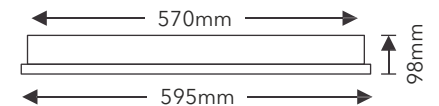

Enterio D IND LED 36 W

Luminaire type

Surface mounted LED luminaire with PMMA Diffuser.

Applications

Offices, Corridors, Foyers, Conference rooms, Retail areas, waiting zones.

Mounting methods

For mounting to exposed ceilings.

Optical system

Harmonious light effect due to homogeneously illuminated light emission. Cover of translucent PMMA.

LED system

Luminaries Luminous Flux 3600 Lm, connected Load 36W with white color temperature 5700 K, Colour rendering index Ra > 80. Service life 50,000 operating hours.

Luminaire body

CRCA luminaire body, white coated.

Electrical version

With electronic switchable / DALI
POE compatible version on request

VARIANTS

10166528	Enterio D IND LED3600-840 ET	36 W, Electronic Switchable, 4000K
10166529	Enterio D IND LED3600-857 ET	36 W, Electronic switchable, 5700K
10166530	Enterio D IND LED3600-840 ETDD	36 W, DALI Dimmable, 4000K
10166531	Enterio D IND LED3600-857 ETDD	36 W, DALI Dimmable, 5700K