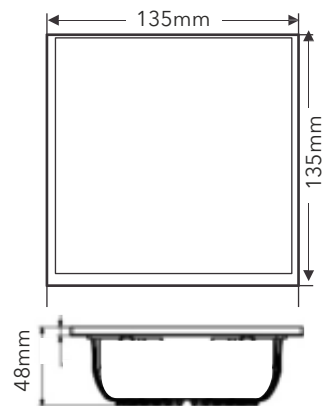

Ambiella IND Square G3 LED 10 W

Luminaire type

Compact LED downlight with square construction.

Applications

Offices, Corridors, Foyers, Conference rooms,
Retail areas, waiting zones.

Mounting methods

Recessed downlight for cut-out ceiling openings. Tool-free ceiling installation via rapid mounting springs. Housing dimensions 135x135x48mm Cut-out opening 120 mm x 120 mm, Ceiling Clearance 50 mm.

Optical system

Harmonious light effect due to homogeneously illuminated light emission. Cover of translucent PMMA.

LED system

Luminaire luminous flux 900 lm Connected load 10 Watt, Luminous efficiency of luminaire 90 lm/W. Colour rendering index Ra > 80, Service life 50000 operating hours.

Luminaire body

Ceiling rim and heat sink of die-cast Aluminum. Luminaire body and heat sink form a compact unit.

Electrical connection

Mains connection is achieved via connection cable.

Electrical version

Electronic Switchable/Analog/DALI.
POE compatible version on request.

VARIANTS

10152613	Ambiella IND Square G3 LED 900-840 ET	10W, Electronic Switchable, 4000K
10152616	Ambiella IND Square G3 LED 900-857 ET	10W, Electronic Switchable, 5700K
10152615	Ambiella IND Square G3 LED 900-840 ETD	10W, Analog Dimmable, 4000K
10152618	Ambiella IND Square G3 LED 900-857 ETD	10W, Analog Dimmable, 5700K
10152614	Ambiella IND Square G3 LED 900-840 ETDD	10W, DALI Dimmable, 4000K
10152617	Ambiella IND Square G3 LED 900-857 ETDD	10W, DALI Dimmable, 5700K