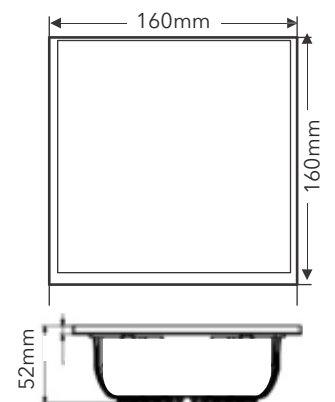

Ambiella IND Square G3 LED 15 W

Luminaire type

Compact LED downlight with square construction.

Applications

Offices, Corridors, Foyers, Conference rooms,
Retail areas, waiting zones.

Mounting methods

Recessed downlight for cut-out ceiling openings. Tool-free ceiling installation via rapid mounting springs. Housing dimensions 160x160x52mm Cut-out opening 150mm x 150mm, Ceiling Clearance 55 mm.

Optical system

Harmonious light effect due to homogeneously illuminated light emission. Cover of translucent PMMA.

LED system

Luminaire luminous flux 1350 lm Connected load 15 Watt, Luminous efficiency of luminaire 90 lm/W. Colour rendering index Ra > 80, Service life 50000 operating hours.

Luminaire body

Ceiling rim and heat sink of die-cast Aluminum. Luminaire body and heat sink form a compact unit.

Electrical connection

Mains connection is achieved via connection cable.

Electrical version

Electronic Switchable/Analog/DALI.
POE compatible version on request.

VARIANTS

10152625	Ambiella IND Square G3 LED 1275-840 ET	15W Electronic Switchable, 4000K
10152628	Ambiella IND Square G3 LED 1275-857 ET	15W Electronic Switchable, 5700K
10152627	Ambiella IND Square G3 LED 1275-840 ETD	15W Analog Dimmable, 4000K
10152630	Ambiella IND Square G3 LED 1275-857 ETD	15W Analog Dimmable, 5700K
10152626	Ambiella IND Square G3 LED 1275-840 ETDD	15W DALI Dimmable, 4000K
10152629	Ambiella IND Square G3 LED 1275-857 ETDD	15W DALI Dimmable, 5700K