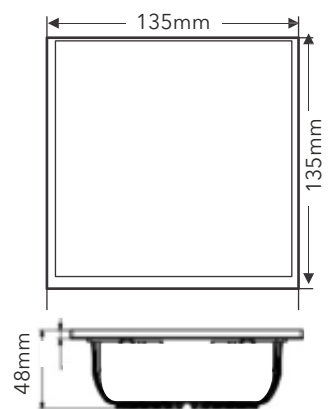

Ambiella IND Square G3 LED 12 W

Luminaire type

Compact LED downlight with square construction.

Applications

Offices, Corridors, Foyers, Conference rooms,
Retail areas, waiting zones.

Mounting methods

Recessed downlight for cut-out ceiling openings. Tool-free ceiling installation via rapid mounting springs. Housing dimensions 135x135x48mm Cut-out opening 120 mm x 120 mm, Ceiling Clearance 50 mm.

Optical system

Harmonious light effect due to homogeneously illuminated light emission. Cover of translucent PMMA.

LED system

Luminaire luminous flux 1080 lm Connected load 12 Watt, Luminous efficiency of luminaire 90 lm/W. Colour rendering index Ra > 80, Service life 50000 operating hours.

Luminaire body

Ceiling rim and heat sink of die-cast Aluminum. Luminaire body and heat sink form a compact unit.

Electrical connection

Mains connection is achieved via connection cable.

Electrical version

Electronic Switchable/Analog/DALI.
POE compatible version on request.

VARIANTS

10152619	Ambiella IND Square G3 LED 1020-840 ET	12 W, Electronic Switchable, 4000K
10152622	Ambiella IND Square G3 LED 1020-857 ET	12 W, Electronic Switchable, 5700K
10152621	Ambiella IND Square G3 LED 1020-840 ETD	12 W, Analog Dimmable, 4000K
10152624	Ambiella IND Square G3 LED 1020-857 ETD	12 W, Analog Dimmable, 5700K
10152620	Ambiella IND Square G3 LED 1020-840 ETDD	12 W, DALI Dimmable, 4000K
10152623	Ambiella IND Square G3 LED 1020-857 ETDD	12 W, DALI Dimmable, 5700K