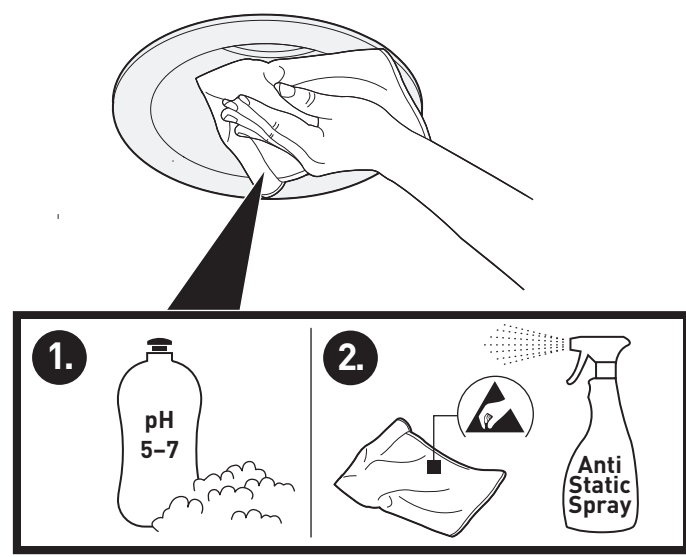

NO THERMAL INSULATION ALLOWED

i