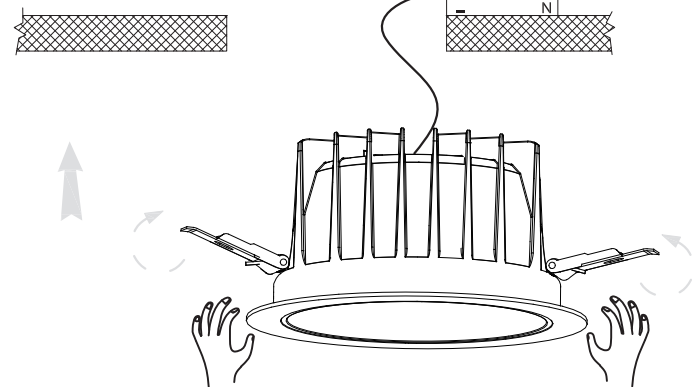

NO THERMAL INSULATION ALLOWED