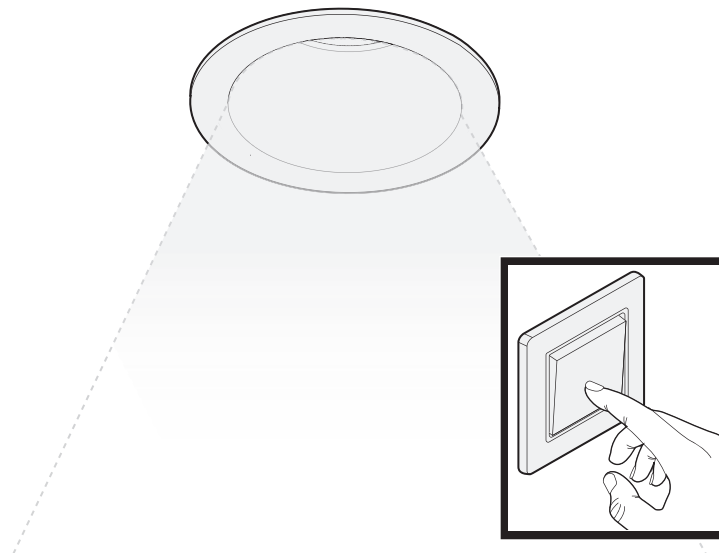

NO THERMAL INSULATION ALLOWED