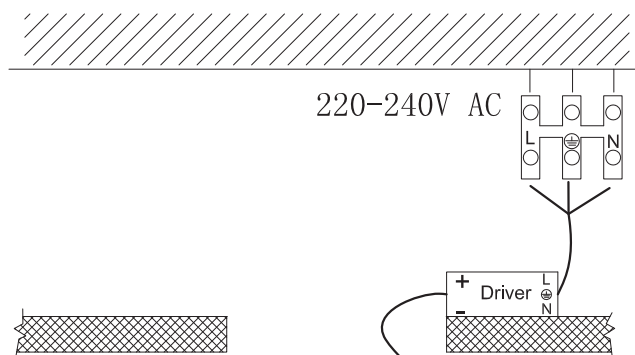

NO THERMAL INSULATION ALLOWED