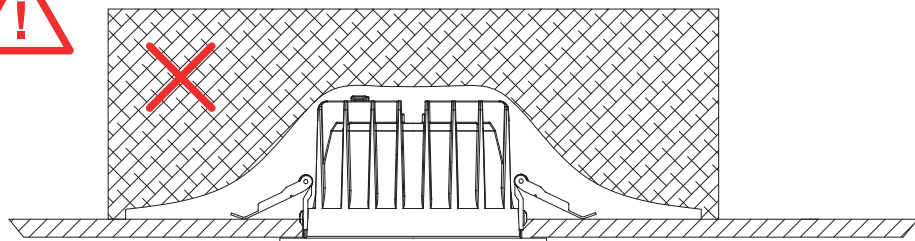

NO THERMAL INSULATION ALLOWED