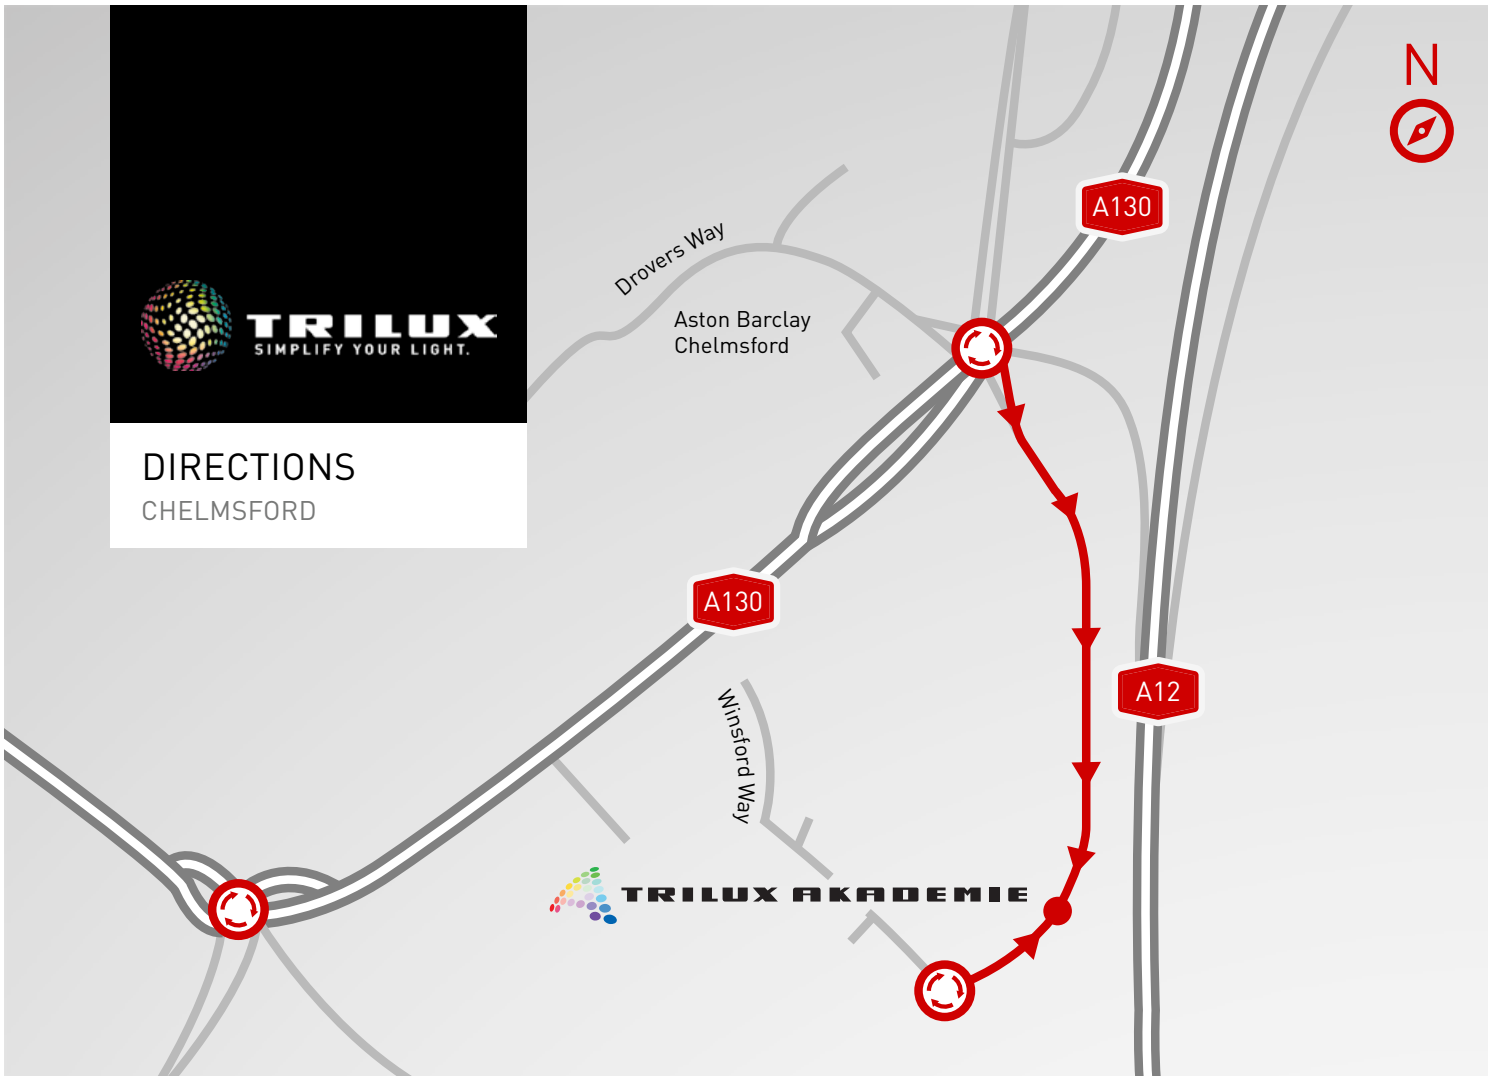

TRILUX
SIMPLIFY YOUR LIGHT.

DIRECTIONS
CHELMSFORD

TRILUX HOUSE, Winsford Way
Boreham Interchange, Chelmsford, Essex CM2 5PD